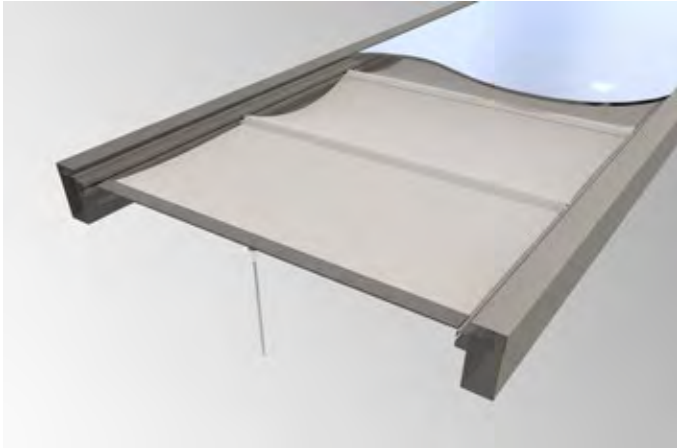

## Sliding Glass Doors

---

These can be added to the front and sides to provide increased shelter from wind and cold. Made from 8mm clear toughened glass available with optional locks and draught excluder profiles.

## Fixed Infill Panels

---

A fixed panel to the sides and/or front with glass, polycarbonate or solid aluminium (or a combination) with give permanent protection from the elements, or enhanced privacy.

## Blinds and Wind Screens

Manually operated roof blinds in an external grade screen fabric provide protection from heat and glare during the summer months. Manually operated or motorised zip screen blinds can be installed to the sides to reduce exposure to cool breezes or provide privacy.